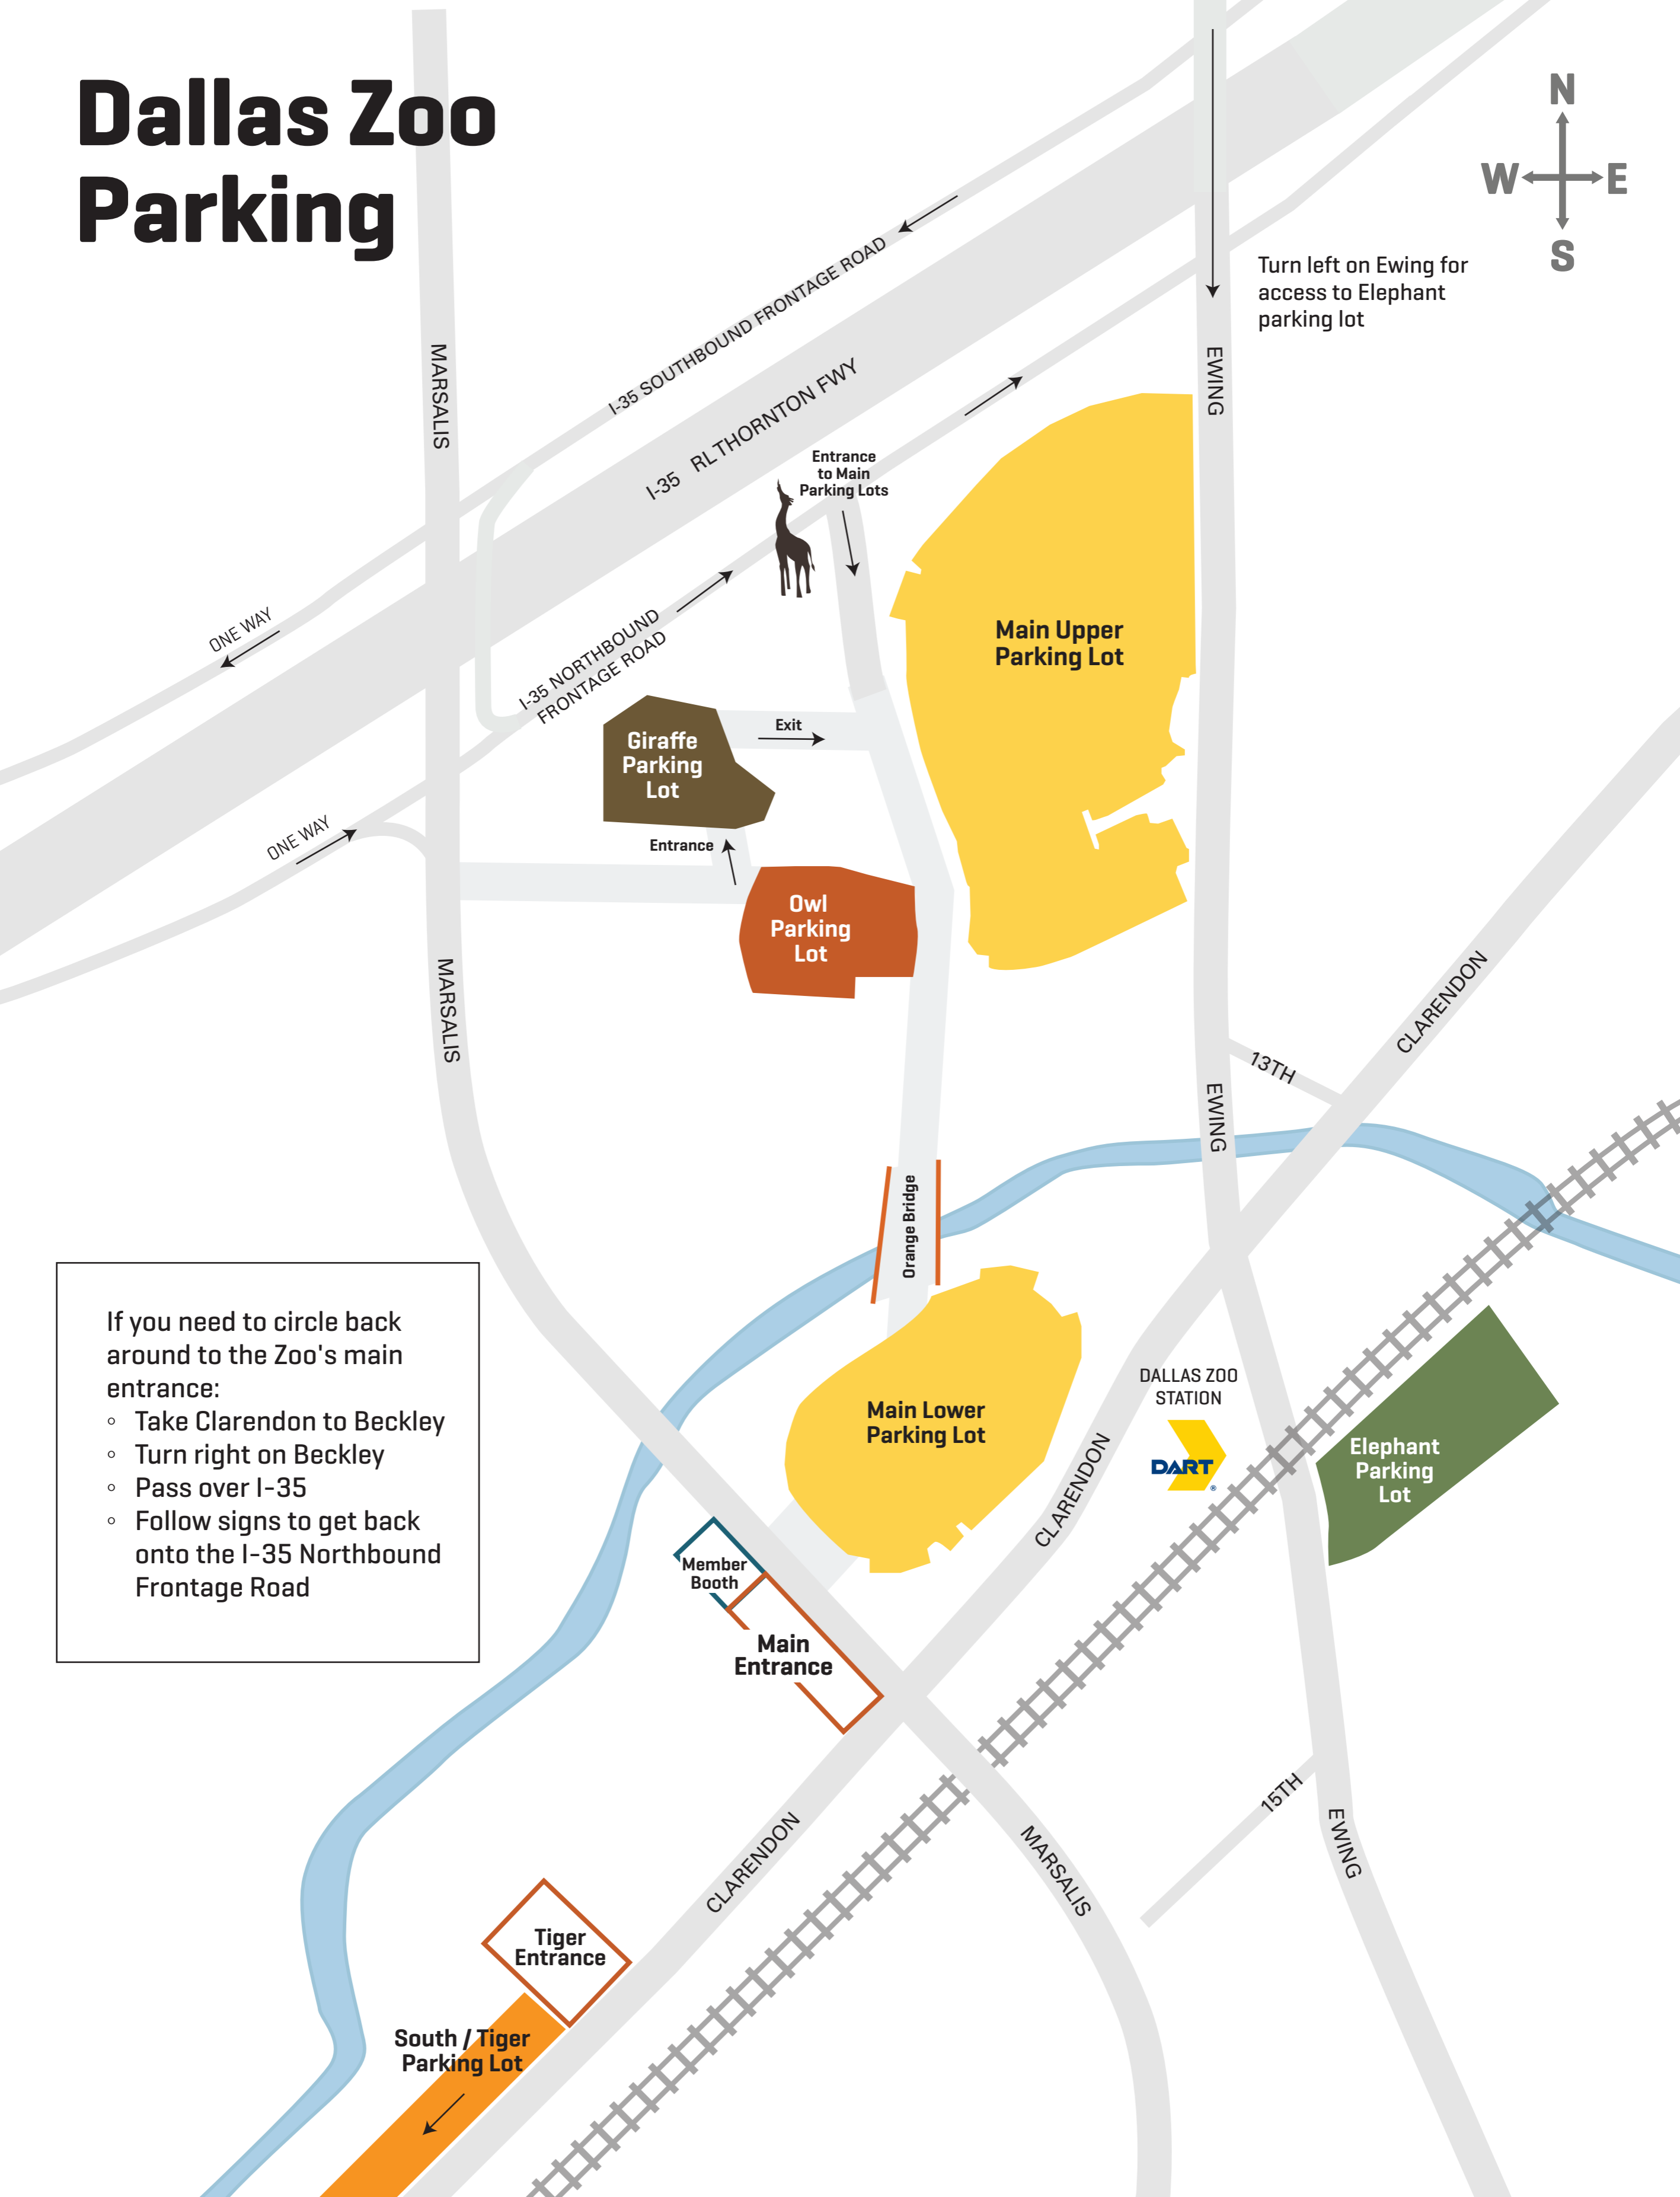

Dallas Zoo Parking

If you need to circle back around to the Zoo's main entrance:

- Take Clarendon to Beckley
- Turn right on Beckley
- Pass over I-35
- Follow signs to get back onto the I-35 Northbound Frontage Road