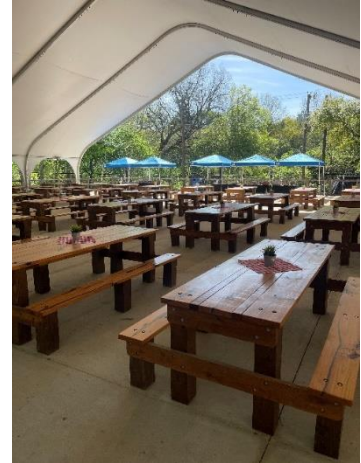

Dallas Zoo Venues – Zoo Lights

ZOO NORTH PAVILION – A/V available

Picnic perfection! Ideal for company picnics and family reunions with seating for up to 360 at our custom-built farm style picnic tables with enough room for additional seating to accommodate over 500 guests.

CAPACITY

- Existing picnic tables 360

RATES

- Premium Night $5,000
- Non-Premium Night $4,500