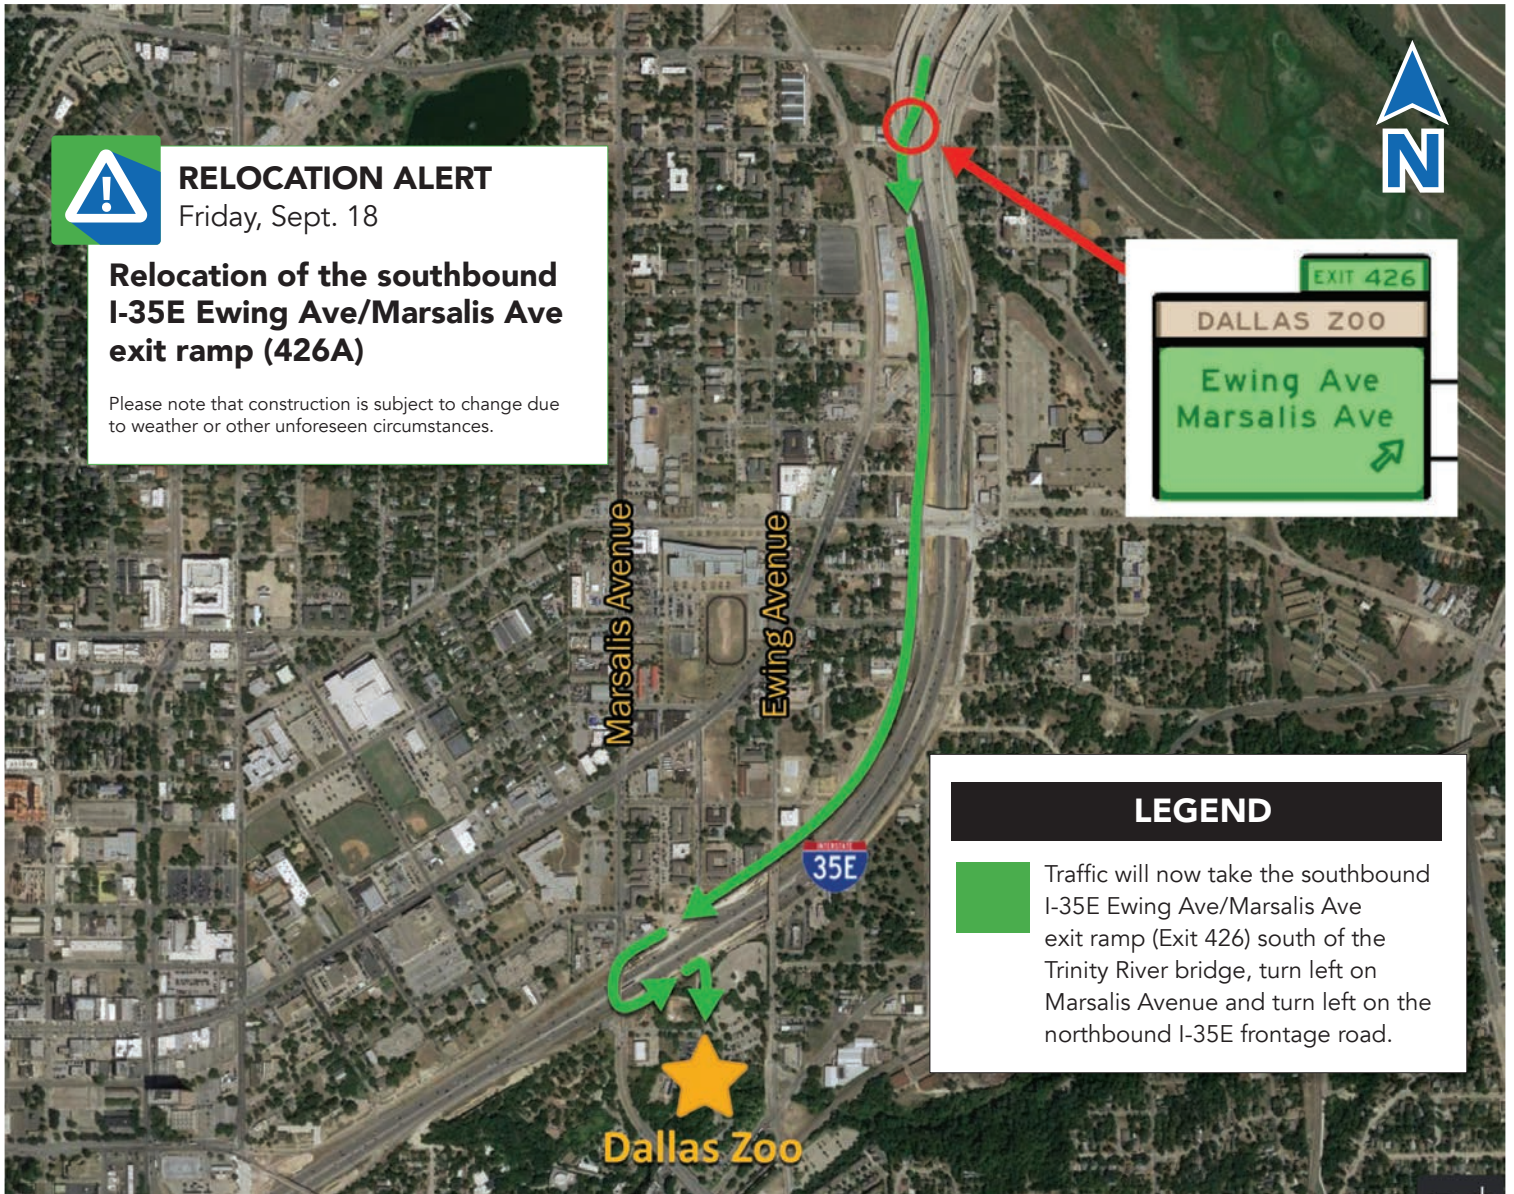

# Relocation of the Southbound I-35E Ewing Ave/Marsalis Ave Exit Ramp

Project Hotline: 214-349-6493  
Email: [info@thesoutherngateway.org](mailto:info@thesoutherngateway.org)  
Website: [thesoutherngateway.org](http://thesoutherngateway.org)